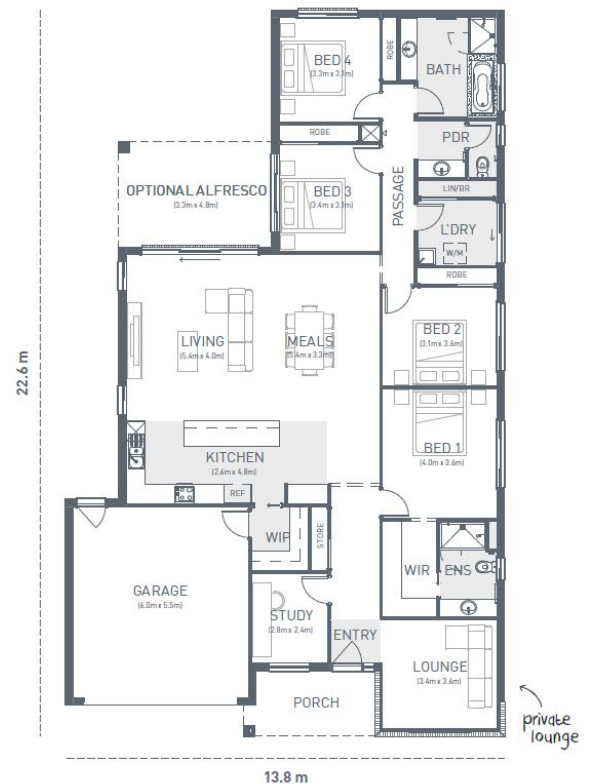

MACARTHUR247

COASTAL

LOT 14 SHEOAK CT
COLAC

4 2 2

HOME SIZE:
26.6SQ

LOT SIZE:
512m²

PACKAGE PRICE:

$690,674

INCLUSIONS:

- Colorbond steel roof
- Artusi appliances
- Quality carpet & tiles throughout
- Site cost allowance
- Developer requirements
- Solar Powered System - 6.6KW / Panels

For more information contact:

Ash Afshar
ash@geelonghomes.com.au

geelonghomes.com.au
Good to be HOME