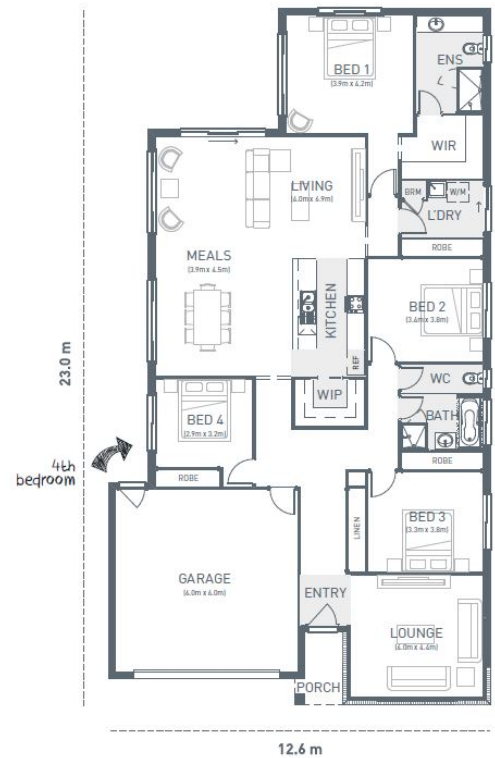

RIVERSIDE246

TRADITIONAL

LOT 7 SHEOAK CT
COLAC

4 2 2

HOME SIZE:
26.5SQ

LOT SIZE:
587m²

PACKAGE PRICE:

$654,780

INCLUSIONS:

- Colorbond steel roof
- Artusi appliances
- Quality carpet & tiles throughout
- Site cost allowance
- Developer requirements

For more information contact:

Courtney Selway
courtney@hamlan.com.au
0439 605 971

geelonghomes.com.au
Good to be HOME