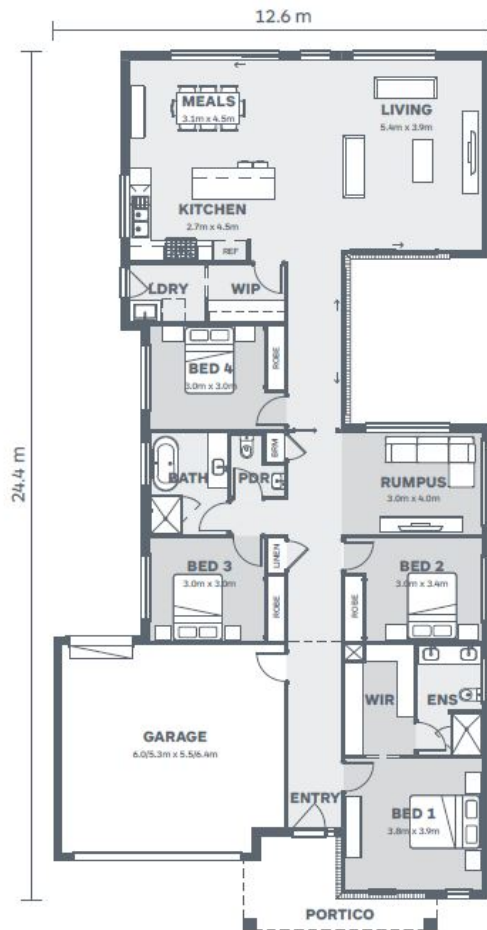

Erskine250

Prism

Lot 7 Sheoak Ct
Colac

House Size:
26.9SQ
Lot Size:
587m²

Package Price:

\$769,280

It's all included

- _____ Tesla Solar & Battery
- _____ Double Glazed Windows
- _____ Colorbond Steel Roof
- _____ Site Cost Allowance
- _____ Developer Requirements