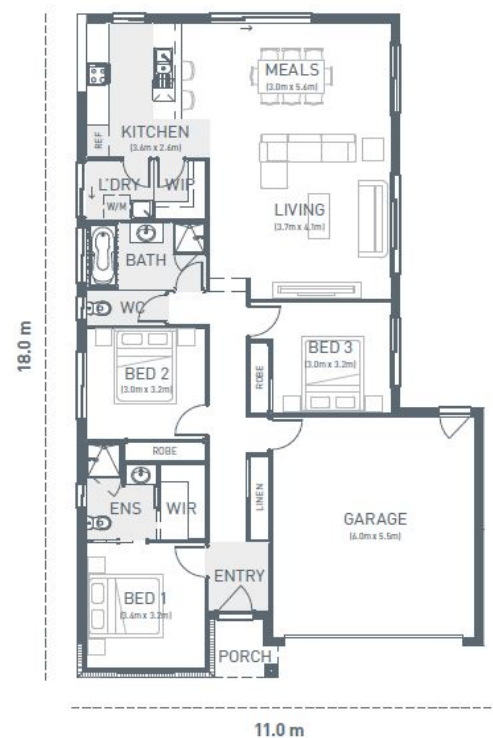

MINERVA 169

CONTEMPORARY

LOT 1 SHEOAK CT
COLAC

3 2 2

HOME SIZE:
18.3SQ

LOT SIZE:
392m²

PACKAGE PRICE:

$565,280

INCLUSIONS:

- Colorbond steel roof
- Artusi appliances
- Quality carpet & tiles throughout
- Site cost allowance
- Developer requirements

functional kitchen