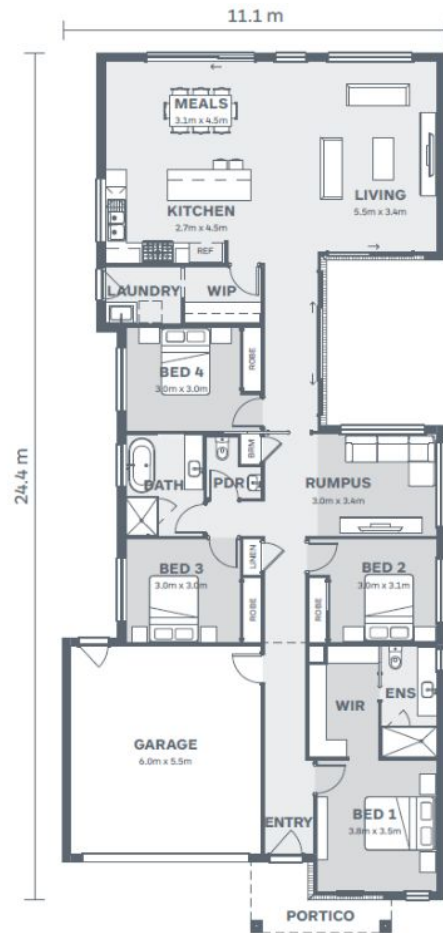

HAMLAN

Contact your
new home
consultant **today**

Courtney Selway
courtney@hamlan.com.au
0439 605 971

hamlan.com.au

Local Builders. Local Suppliers. Local People.

Images are for illustrative purposes only and may not represent the final product. Prices are based on availability and price of land. Hamlan Homes reserves the right to alter any price or substitute any home without prior notice. All house and land packages are subject to developers final approval. Speak to a new home consultant for more information. www.hamlan.com.au Images are for illustrative purposes only and may not represent the final product. Prices are based on availability and price of land. Hamlan Homes reserves the right to alter any price or substitute any home without prior notice. Speak to a new home consultant for more information. www.hamlan.com.au