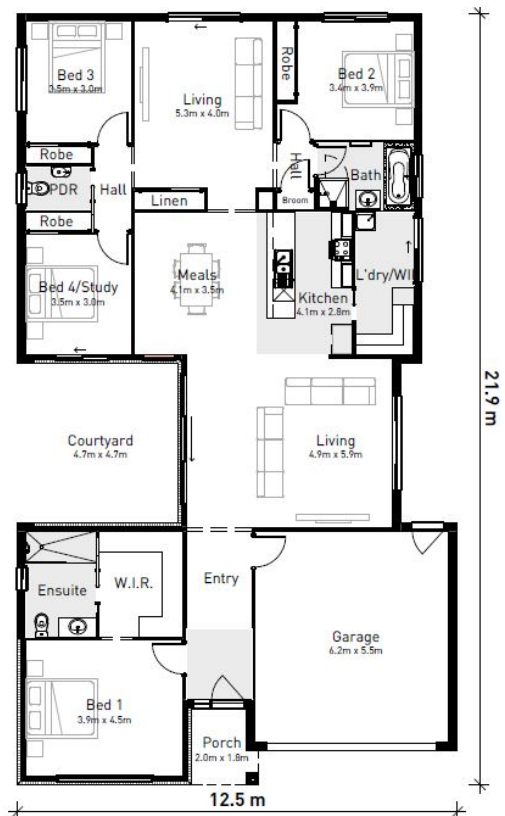

KENSINGTON230

COASTAL

LOT 18 SHEOAK CT
COLAC

4 2 2

HOME SIZE:
24.8SQ

LOT SIZE:
448m²

PACKAGE PRICE:

$657,280

INCLUSIONS:

- Colorbond steel roof
- Artusi appliances
- Quality carpet & tiles throughout
- Site cost allowance
- Developer requirements

For more information contact:

Courtney Selway
courtney@hamlan.com.au
0439 605 971

geelonghomes.com.au
Good to be HOME